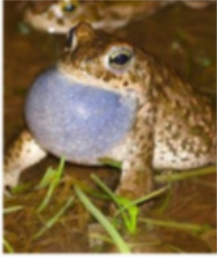

TG ENDANGERED ANIMALS PICTURE QUIZ

THE GREAT BIG GREEN WEEK

TG climate and environment quiz – rare and endangered species UK

Natterjack Toad Scottish Wildcat European Otter Great Crested Newt Early Gentian

Cicada Beaver Curlew Brown Trout Lady's Slipper Orchid

Turtle Dove Dormouse Sandpiper Southern Damselfly Wild Cotoneaster

Hedgehog Grey Long Eared Bat European Eel Medicinal Leech Devil's/Satan's Bolette

Red Squirrel Comcrake White Clawed Crayfish House Sparrow Yellow Marsh Saxifrage

TG ENDANGERED ANIMALS PICTURE QUIZ

THE GREAT BIG GREEN WEEK

Small
Tortoiseshell
Butterfly

Greater
Horseshoe
Bat

Pine Marten

Slow Worm