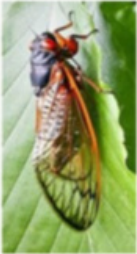

TG ENDANGERED ANIMALS PICTURE QUIZ

THE GREAT BIG GREEN WEEK

TG climate and environment quiz – rare and endangered species UK

Natterjack Toad Scottish Wildcat European Otter Great Crested Newt Early Gentian

Cicada Beaver Curlew Brown Trout Lady's Slipper Orchid

Turtle Dove Dormouse Sandpiper Southern Damselfly Wild Cotoneaster

Hedgehog Grey Long Eared Bat European Eel Medicinal Leech Devil's/Satan's Bolette

Red Squirrel Comcrake White Clawed Crayfish House Sparrow Yellow Marsh Saxifrage

TG ENDANGERED ANIMALS PICTURE QUIZ

THE GREAT BIG GREEN WEEK

Small
Tortoiseshell
Butterfly

Greater
Horseshoe
Bat

Pine Marten

Slow Worm